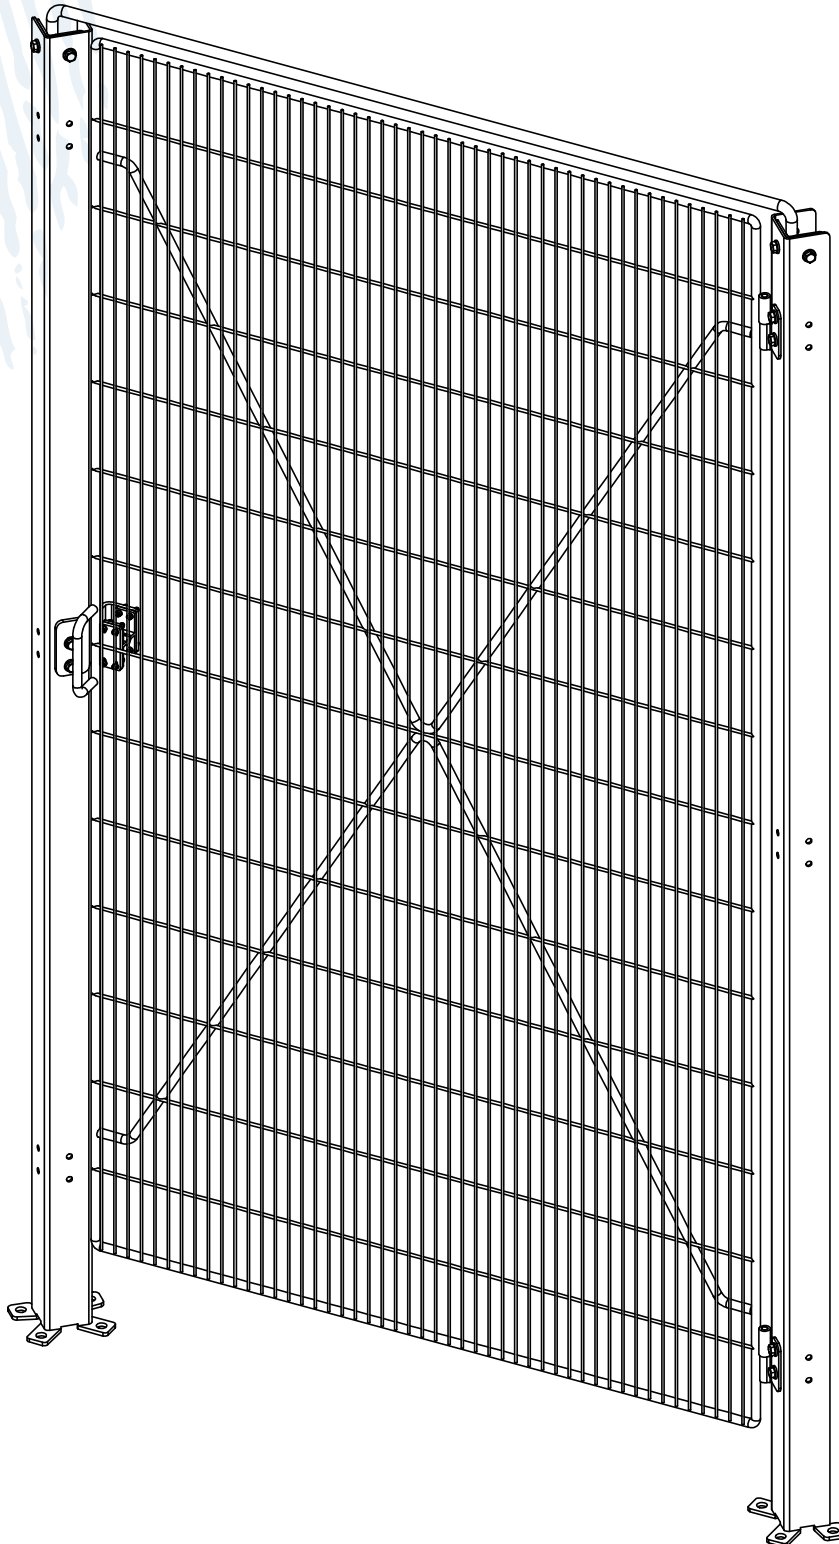

NTF High-Line

Hinged door

Stainless steel designed for your benefit!

13 mm

A vertical dimension line with a hook at the bottom, indicating a measurement of 13 mm.

NTF High-Line

Hinged door

NTF High-Line

Hinged door

① x2 ② x4 ③ x8 ④ x4

⑤ x1