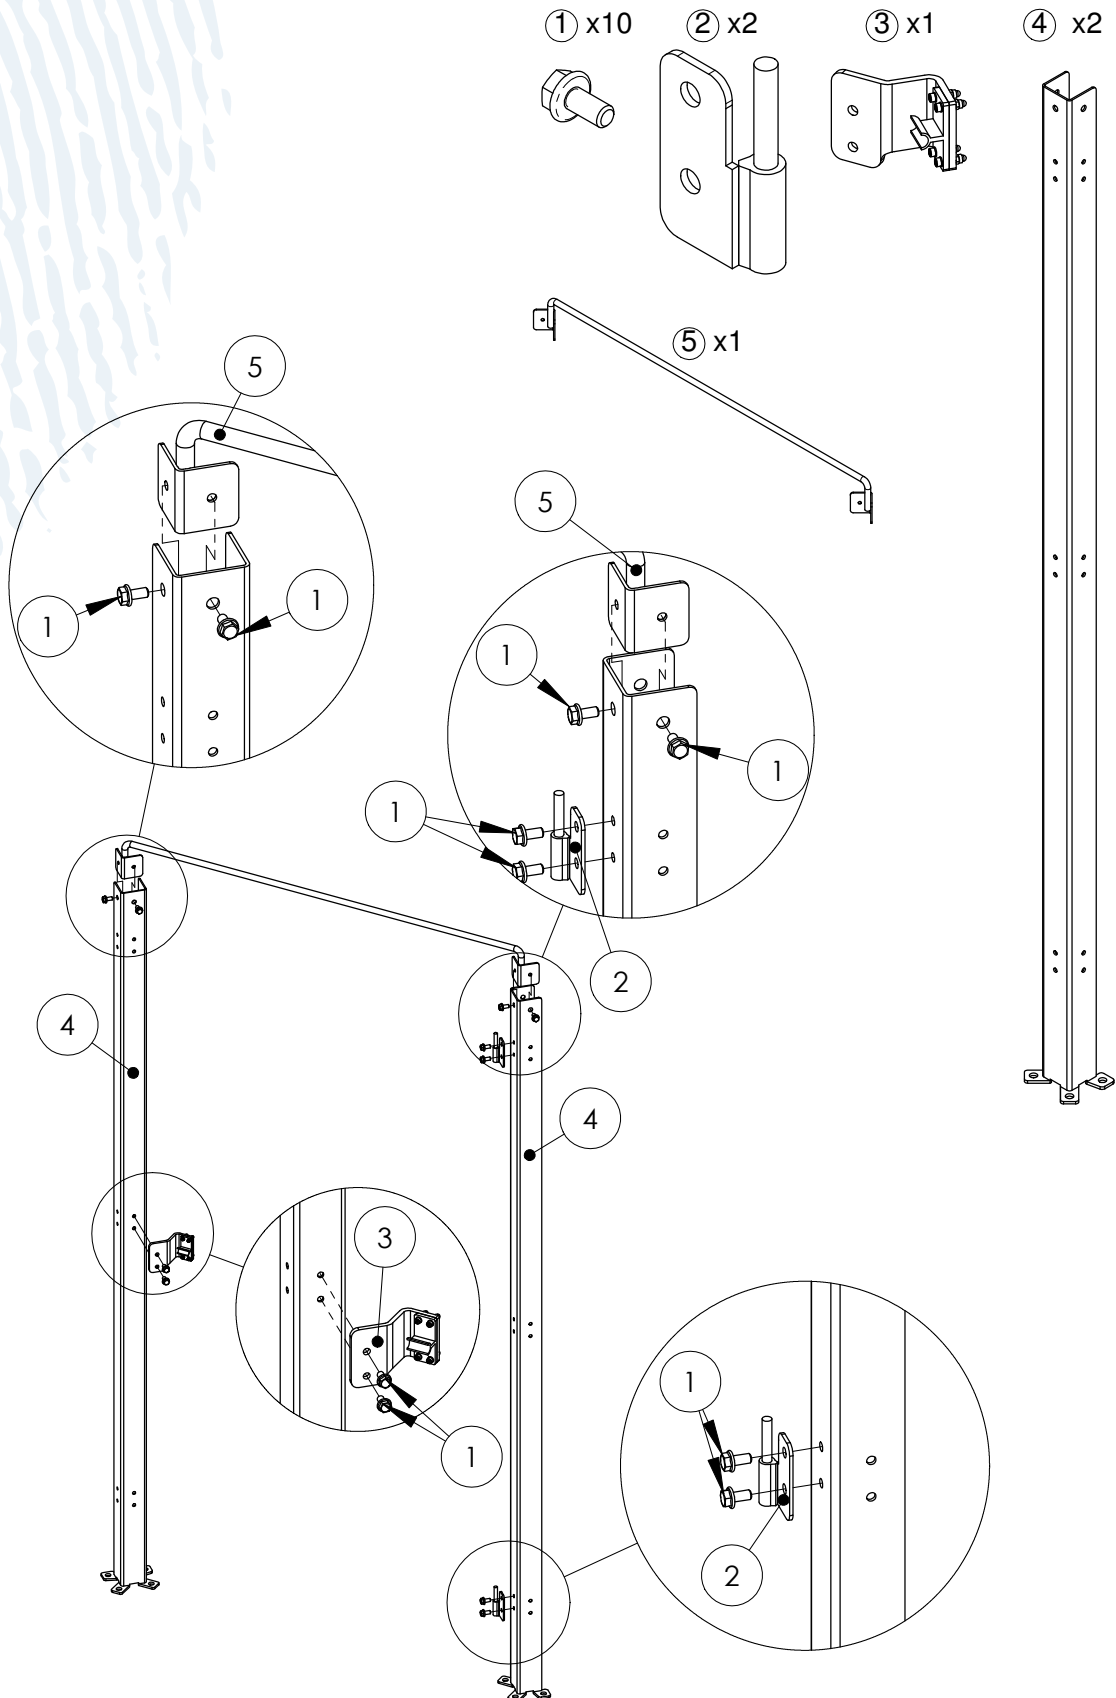

NTF High-Line

Hinged door

Stainless steel designed for your benefit!

13 mm

A vertical dimension line with a hook at the bottom, indicating a measurement of 13 mm.

NTF High-Line

Hinged door

NTF High-Line

Hinged door

① x2 ② x4 ③ x8 ④ x4

⑤ x1